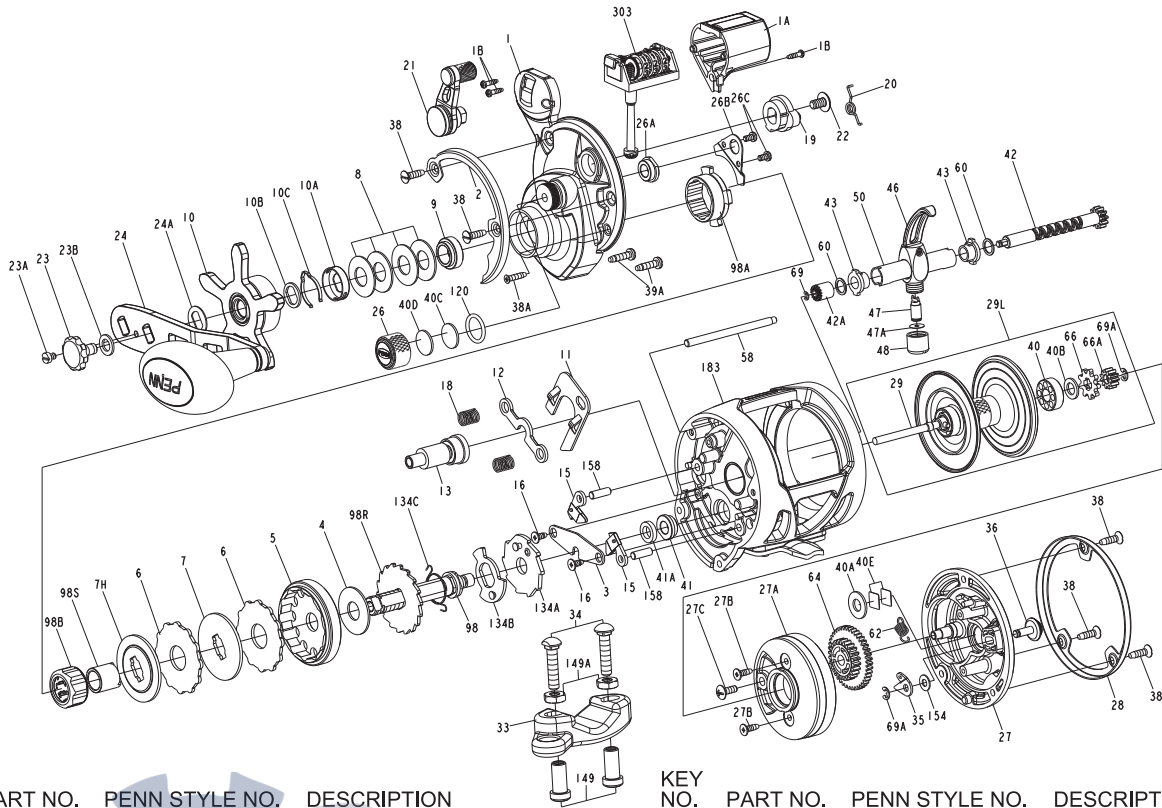

PARTS LIST FOR WAR15LWLCLH and WAR20LWLCLH
 REEL ASM. Nos. 1366189(WAR15LWLCLH)&1366194(WAR20LWLCLH)

KEY NO.	PART NO.	PENN STYLE NO.	DESCRIPTION	KEY NO.	PART NO.	PENN STYLE NO.	DESCRIPTION
1	1383098	1-WAR15LWLCLH	Right Side Plate Assembly(15)	35	1383037	35-WAR15LW	Click Tongue
1	1383099	1-WAR20LWLCLH	Right Side Plate Assembly(20)	36	1383038	36-WAR15LW	Screw Button
1A	1383100	1A-WAR15LWLCLH	Line Counter Cover	38	1383039	38-WAR15LW	Screw (5 req)
1B	1383084	1B-WAR15LWLC	Screw, L.C.Cover(3req)	38A	1383040	38A-WAR15LW	Screw
2	1383085	2-WAR15LWLC	Right Side Ring	39A	1383041	39A-WAR15LW	Screw(2req)
3	1384179	3-WAR15LW	Bridge	40	1383042	40-WAR15LW	Ball Bearing
4	1382976	4-WAR15LW	Drag Washer	40A	1383043	40A-WAR15LW	Washer
5	1382977	5-WAR15LW	Main Gear	40B	1383044	40B-WAR15LW	Felt Washer
6	1382978	6-WAR15LW	Tabbed Drag Washer(2 req)	40C	1383045	40C-WAR15LW	Washer, Acetal Thrust
7	1382999	7-WAR15LW	Keyed Metal Drag Washer	40D	1383046	40D-WAR15LW	Washer, Rubber Thrust
7H	1383000	7H-WAR15LW	Heavy Metal Drag Washer	40E	1383047	40E-WAR15LW	Thrust Washer (2req)
8	1383001	8-WAR15LW	Spring Washer (4 req)	41	1383048	41-WAR15LW	Bushing
9	1384180	9-WAR15LW	Spacing Sleeve	41A	1384181	41A-WAR15LW	Bushing
10	1383002	10-WAR15LW	Star Drag	42	1385461	42-WAR15LWLC	Worm Shaft Assembly(15)
10A	1383003	10A-WAR15LW	Star Click Retainer	42	1385462	42-WAR20LWLC	Worm Shaft Assembly(20)
10B	1383004	10B-WAR15LW	Star Click Washer	42A	1384183	42A-WAR15LWLC	Gear, L.C. Drive
10C	1383005	10C-WAR15LW	Star Click Spring	43	1383051	43-WAR15LW	Worm Shaft Bushing(2req)
11	1383006	11-WAR15LW	Eccentric Jack	46	1383052	46-WAR15LW	Line Guide Assembly
12	1383007	12-WAR15LW	Pinion Yoke	47	1383053	47-WAR15LW	Line Guide Pawl
13	1383008	13-WAR15LW	Pinion	47A	1383054	47A-WAR15LW	Pawl Shim
15	1383276	15-WAR15LWLH	Anti Reverse Dog(2 req)	48	1383055	48-WAR15LW	Line Guide Nut
16	1383010	16-WAR15LW	Screw (2 req)	50	1383056	50-WAR15LW	Worm Shield(15)
18	1383011	18-WAR15LW	Pinion Yoke Spring (2 req)	50	1383057	50-WAR20LW	Worm Shield(20)
19	1383012	19-WAR15LW	Eccentric	58	1383058	58-WAR15LW	Line Guide Post(15)
20	1383013	20-WAR15LW	Eccentric Spring	58	1383059	58-WAR20LW	Line Guide Post(20)
21	1383014	21-WAR15LW	Eccentric Lever	60	1383060	60-WAR15LW	Worm Shaft Washer(2req)
22	1383015	22-WAR15LW	Eccentric Screw	62	1383061	62-WAR15LW	Spring
23	1383016	23-WAR15LW	Handle Assembly Screw	64	1383062	64-WAR15LW	Idler Gear
23A	1383017	23A-WAR15LW	Handle Lock Screw	66	1383063	66-WAR15LW	Click Ratchet
23B	1383018	23B-WAR15LW	Handle Screw Washer	66A	1383064	66A-WAR15LW	Spool Gear
24	1383019	24-WAR15LW	Handle Assembly	69	1383065	69-WAR15LW	Retainer Ring
24A	1383020	24A-WAR15LW	Handle Thrust Washer	69A	1383066	69A-WAR15LW	Retainer Ring (2 req)
26	1383021	26-WAR15LW	Spool Tension Control Cap	98	1383094	98-WAR15LWLH	Main Gear Shaft
26A	1383022	26A-WAR15LW	Bushing	98A	1383068	98A-WAR15LW	Clutch Housing
26B	1383023	26B-WAR15LW	Clutch Retainer	98B	1384182	98B-WAR15LW	Clutch
26C	1383024	26C-WAR15LW	Screw(2req)	98R	1383069	98R-WAR15LW	Anti Reverse Ratchet
27	1383281	27-WAR15LWLCLH	Left Side Plate(15)	98S	1383070	98S-WAR15LW	Clutch Sleeve
27	1383282	27-WAR20LWLCLH	Left Side Plate(20)	120	1383071	120-WAR15LW	O-Ring
27A	1383027	27A-WAR15LW	Bearing Housing	134A	1383095	134A-WAR15LWLH	Clutch Recover Plate
27B	1383028	27B-WAR15LW	Screw(2req)	134B	1383096	134B-WAR15LWLH	Clutch Recover Support Plate
27C	1383029	27C-WAR15LW	Screw	134C	1383097	134C-WAR15LWLH	Clutch Recover Spring
28	1383030	28-WAR15LW	Left Side Ring	149	1184702	149-045	Rod Clamp Nut (2 req)
29	1383031	29-WAR15LW	Spool (15)	149A	1184706	149-200	Hex Nut (2 req)
29	1383032	29-WAR20LW	Spool (20)	154	1383077	154-WAR15LW	Click Button Washer
29L	1383033	29L-WAR15LW	Spool Assembly(15)	158	1383078	158-WAR15LW	Dog Pin(2req)
29L	1383034	29L-WAR20LW	Spool Assembly(20)	183	1383279	183-WAR15LWLH	Frame Assembly(15)
33	1182754	33-113	Rod Clamp	183	1383280	183-WAR20LWLH	Frame Assembly(20)
34	1182788	34-045	Screw (2 req)	303	1383283	303-WAR15LWLCLH	Counter Wheel Assembly